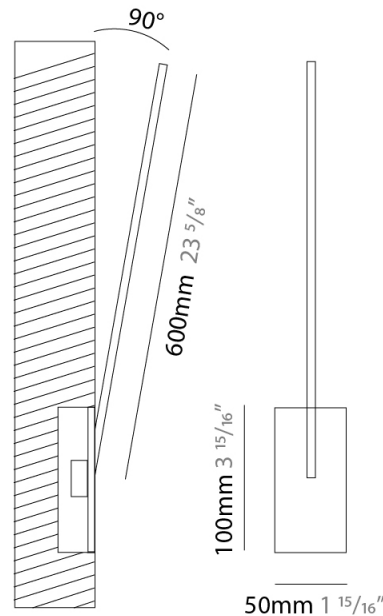

PROJECT	_____
TYPE	_____
SPECIFIER	_____
QUANTITY	_____
DATE	_____

SPILLO 1 ROD RECESSED

D46016- _____ - _____
base number   Color   Finish
                                         Temperature   Options

1. To build a product code in our configurator select the specify button on the base model # product page
2. To build a manual product code on this datasheet choose from the options listed below in blue font and add the suffix to the base model #

GENERAL

Series: Spillo
Subseries: Spillo 1 Rod
Brand: Icone
Division: Design
Mounting Type: Recessed
Mounting Location: Wall
Subcategory: Ambient

PHYSICAL

Shape: Rectangle
Width (mm): 50
Width (in): 1 ¹⁵/₁₆
Height (mm): 600
Height (in): 23 ⁵/₈
Light Distribution: Adjustable
Fixture Finish: WHI / BLK / CHR / BGD
Fixture Material: Brass

ELECTRICAL

Lamp Type: LED
Total Output Wattage (W): 7.92
Dimming: 0-10V Dimming
Driver Included: No
Driver Location: Remote
Driver Type: Constant Voltage - 120Vac
Driver Class: Class 2
Input Voltage (V): 120
Output Voltage (V): 12
Upon Request: (Not included, see components) 0-10Vdc dimming / 277Vac

LED

Color Temperature (°K): 2700 / 3000
Nominal Lumen (lm): 660
CRI: >90 CRI
Lamp Life (hrs): 50000

OPTICAL

Adjustability: Tilt 120°

RATINGS AND CERTIFICATIONS

Certified By: Certified for North American Standards
IP rating: IP20