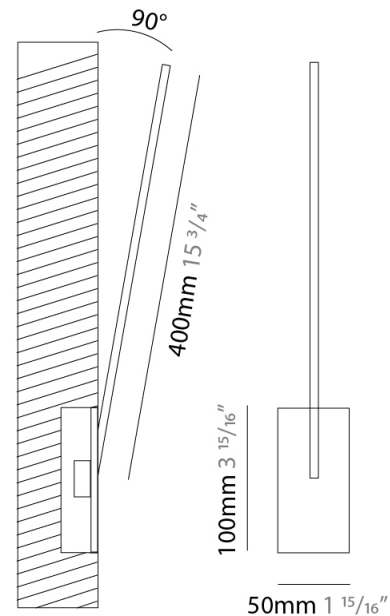

PROJECT	
TYPE	
SPECIFIER	
QUANTITY	
DATE	

SPILLO 1 ROD RECESSED

D46014- -
base number   Color   Finish
                         Temperature   Options

1. To build a product code in our configurator select the specify button on the base model # product page
2. To build a manual product code on this datasheet choose from the options listed below in blue font and add the suffix to the base model #

GENERAL

Series: Spillo
Subseries: Spillo 1 Rod
Brand: Icone
Division: Design
Mounting Type: Recessed
Mounting Location: Wall
Subcategory: Ambient

PHYSICAL

Shape: Rectangle
Width (mm): 50
Width (in): 1 15/16
Height (mm): 400
Height (in): 15 3/4
Light Distribution: Adjustable
Fixture Finish: WHI / BLK / CHR / BGD
Fixture Material: Brass

ELECTRICAL

Lamp Type: LED
Total Output Wattage (W): 4.8
Dimming: 0-10V Dimming
Driver Included: No
Driver Location: Remote
Driver Type: Constant Voltage - 120Vac
Driver Class: Class 2
Input Voltage (V): 120
Output Voltage (V): 12
Upon Request: (Not included, see components) 0-10Vdc dimming / 277Vac

LED

Color Temperature (°K): 2700 / 3000
Nominal Lumen (lm): 440
CRI: >90 CRI
Lamp Life (hrs): 50000

OPTICAL

Adjustability: Tilt 120°

RATINGS AND CERTIFICATIONS

Certified By: Certified for North American Standards
IP rating: IP20